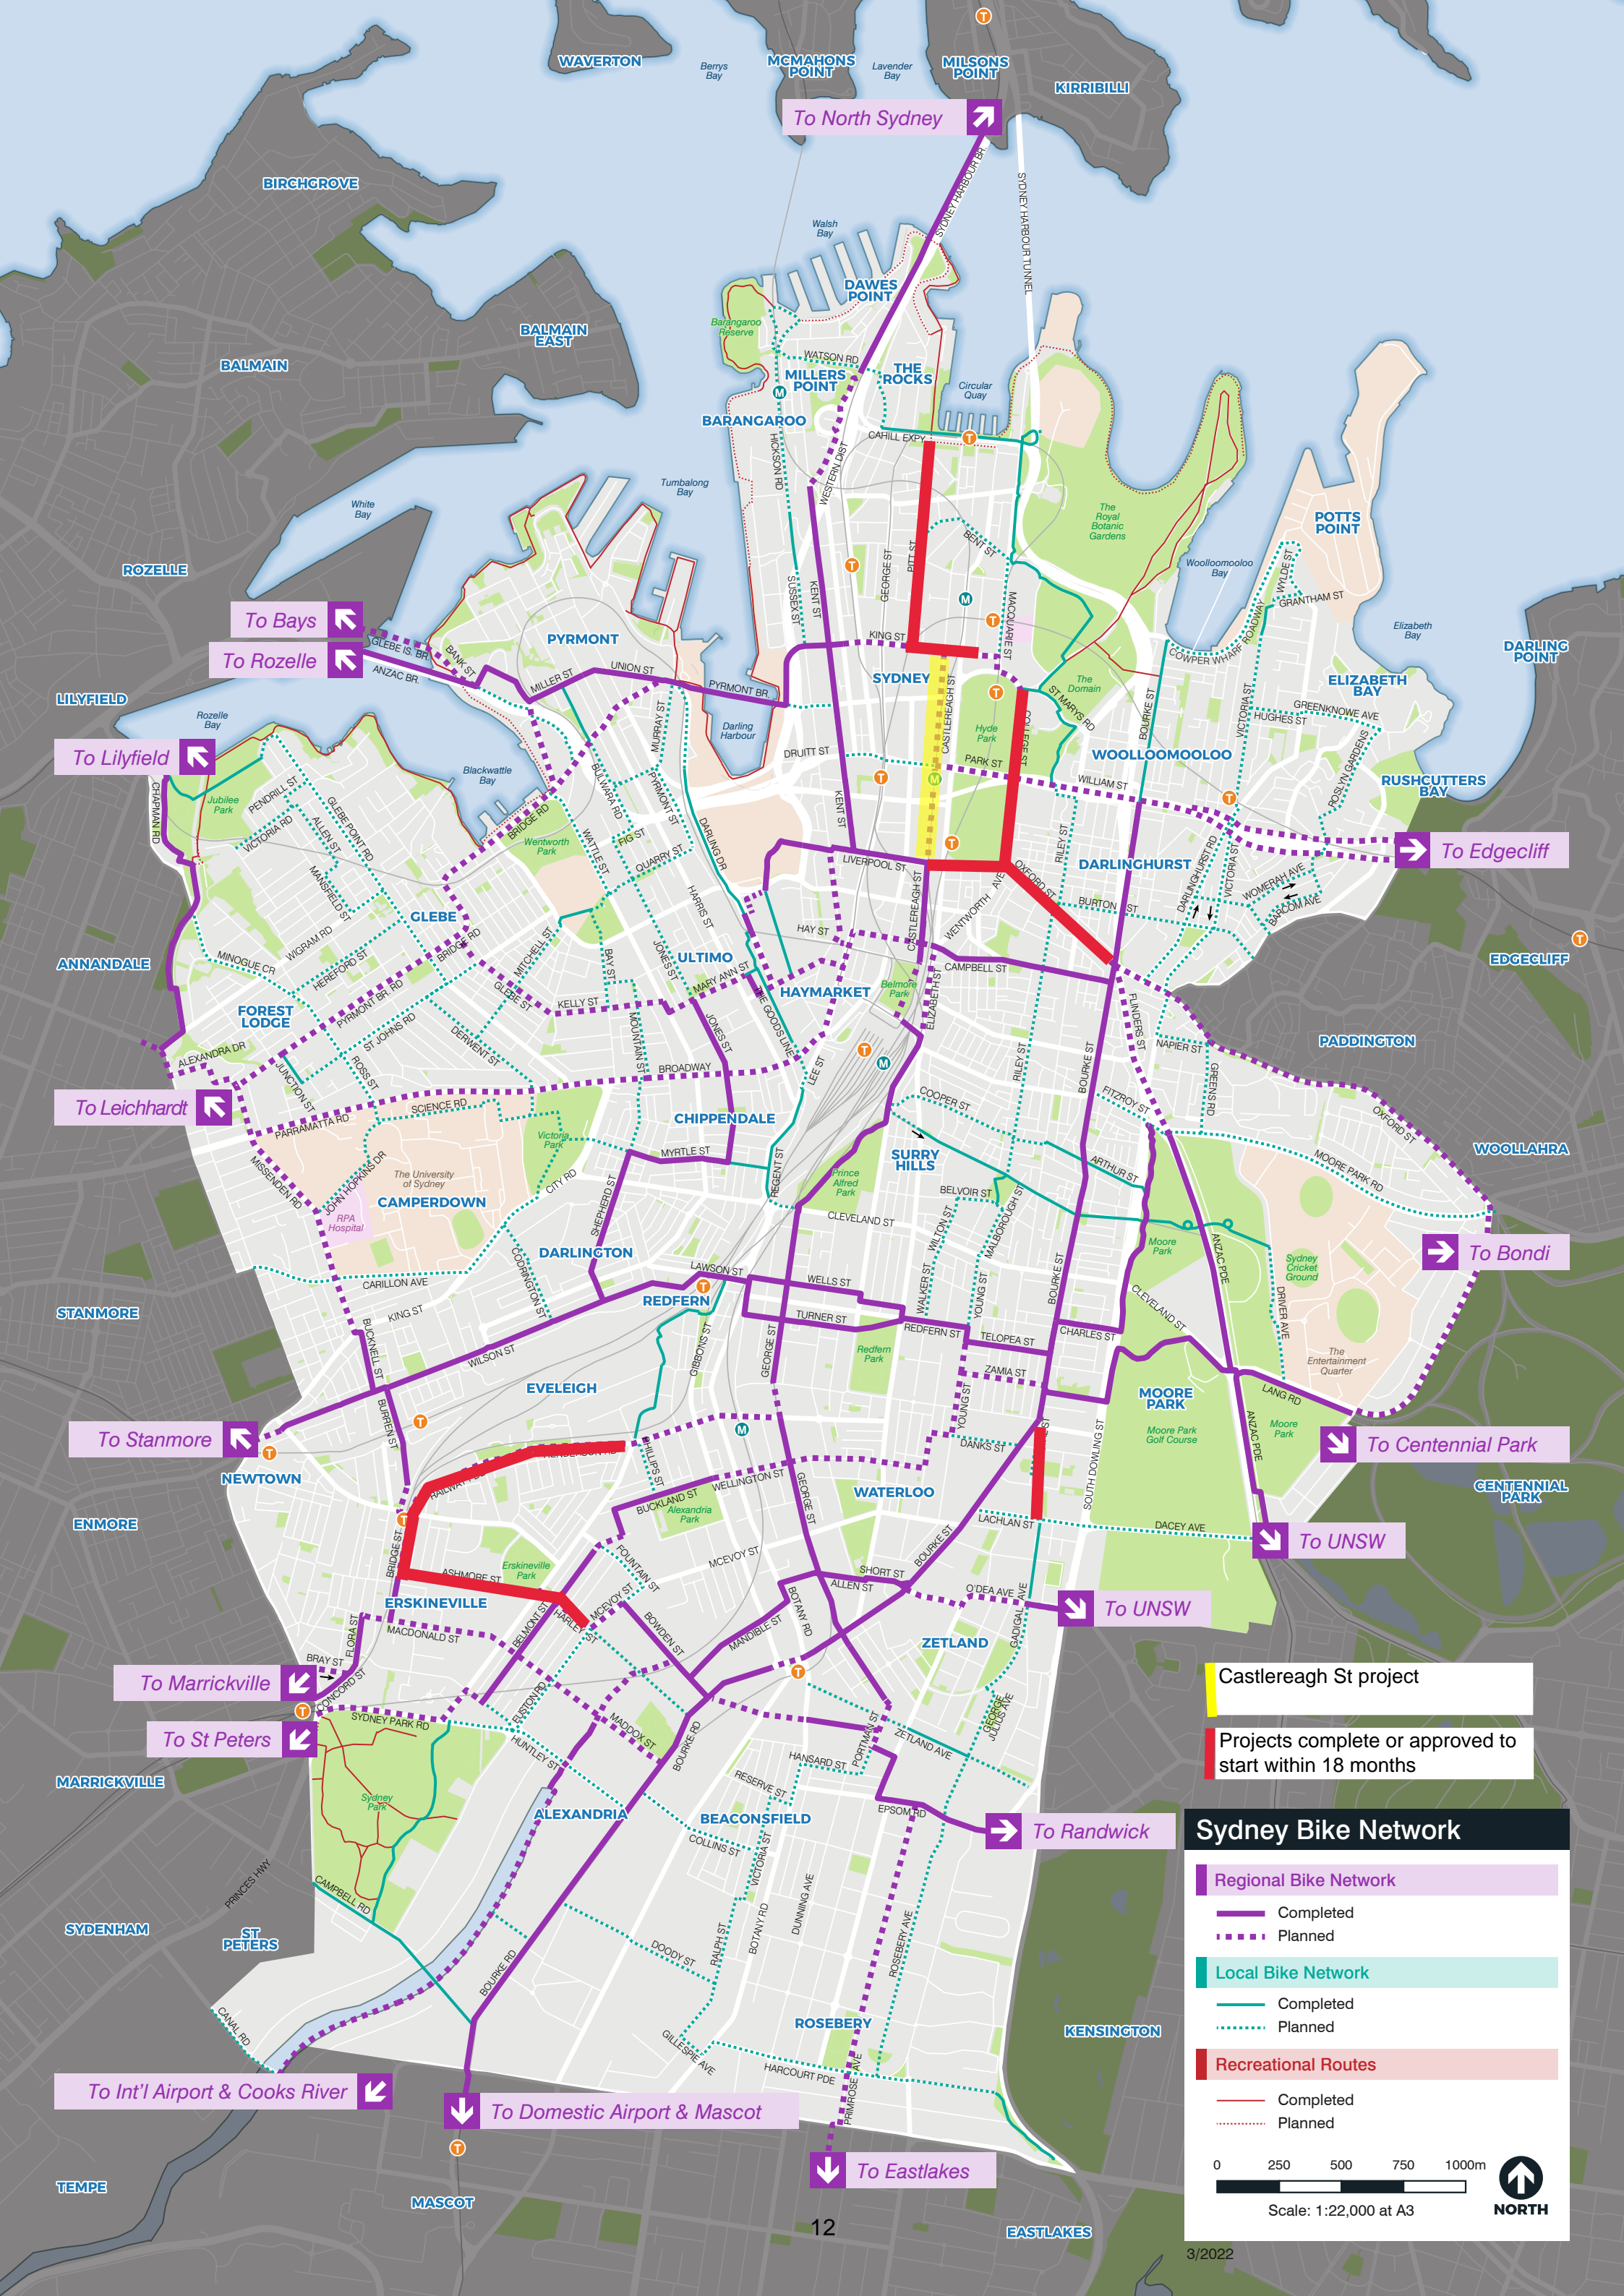

Attachment A

Sydney Bike Network Map

To North Sydney

To Bays

To Rozelle

To Lilyfield

To Edgecliff

To Leichhardt

To Bondi

To Stanmore

To Centennial Park

To UNSW

To Marrickville

To St Peters

To Randwick

To Int'l Airport & Cooks River

To Domestic Airport & Mascot

To Eastlakes

Castlereagh St project

Projects complete or approved to start within 18 months

Sydney Bike Network

Regional Bike Network

- Completed
- Planned

Local Bike Network

- Completed
- Planned

Recreational Routes

- Completed
- Planned

Scale: 1:22,000 at A3

NORTH